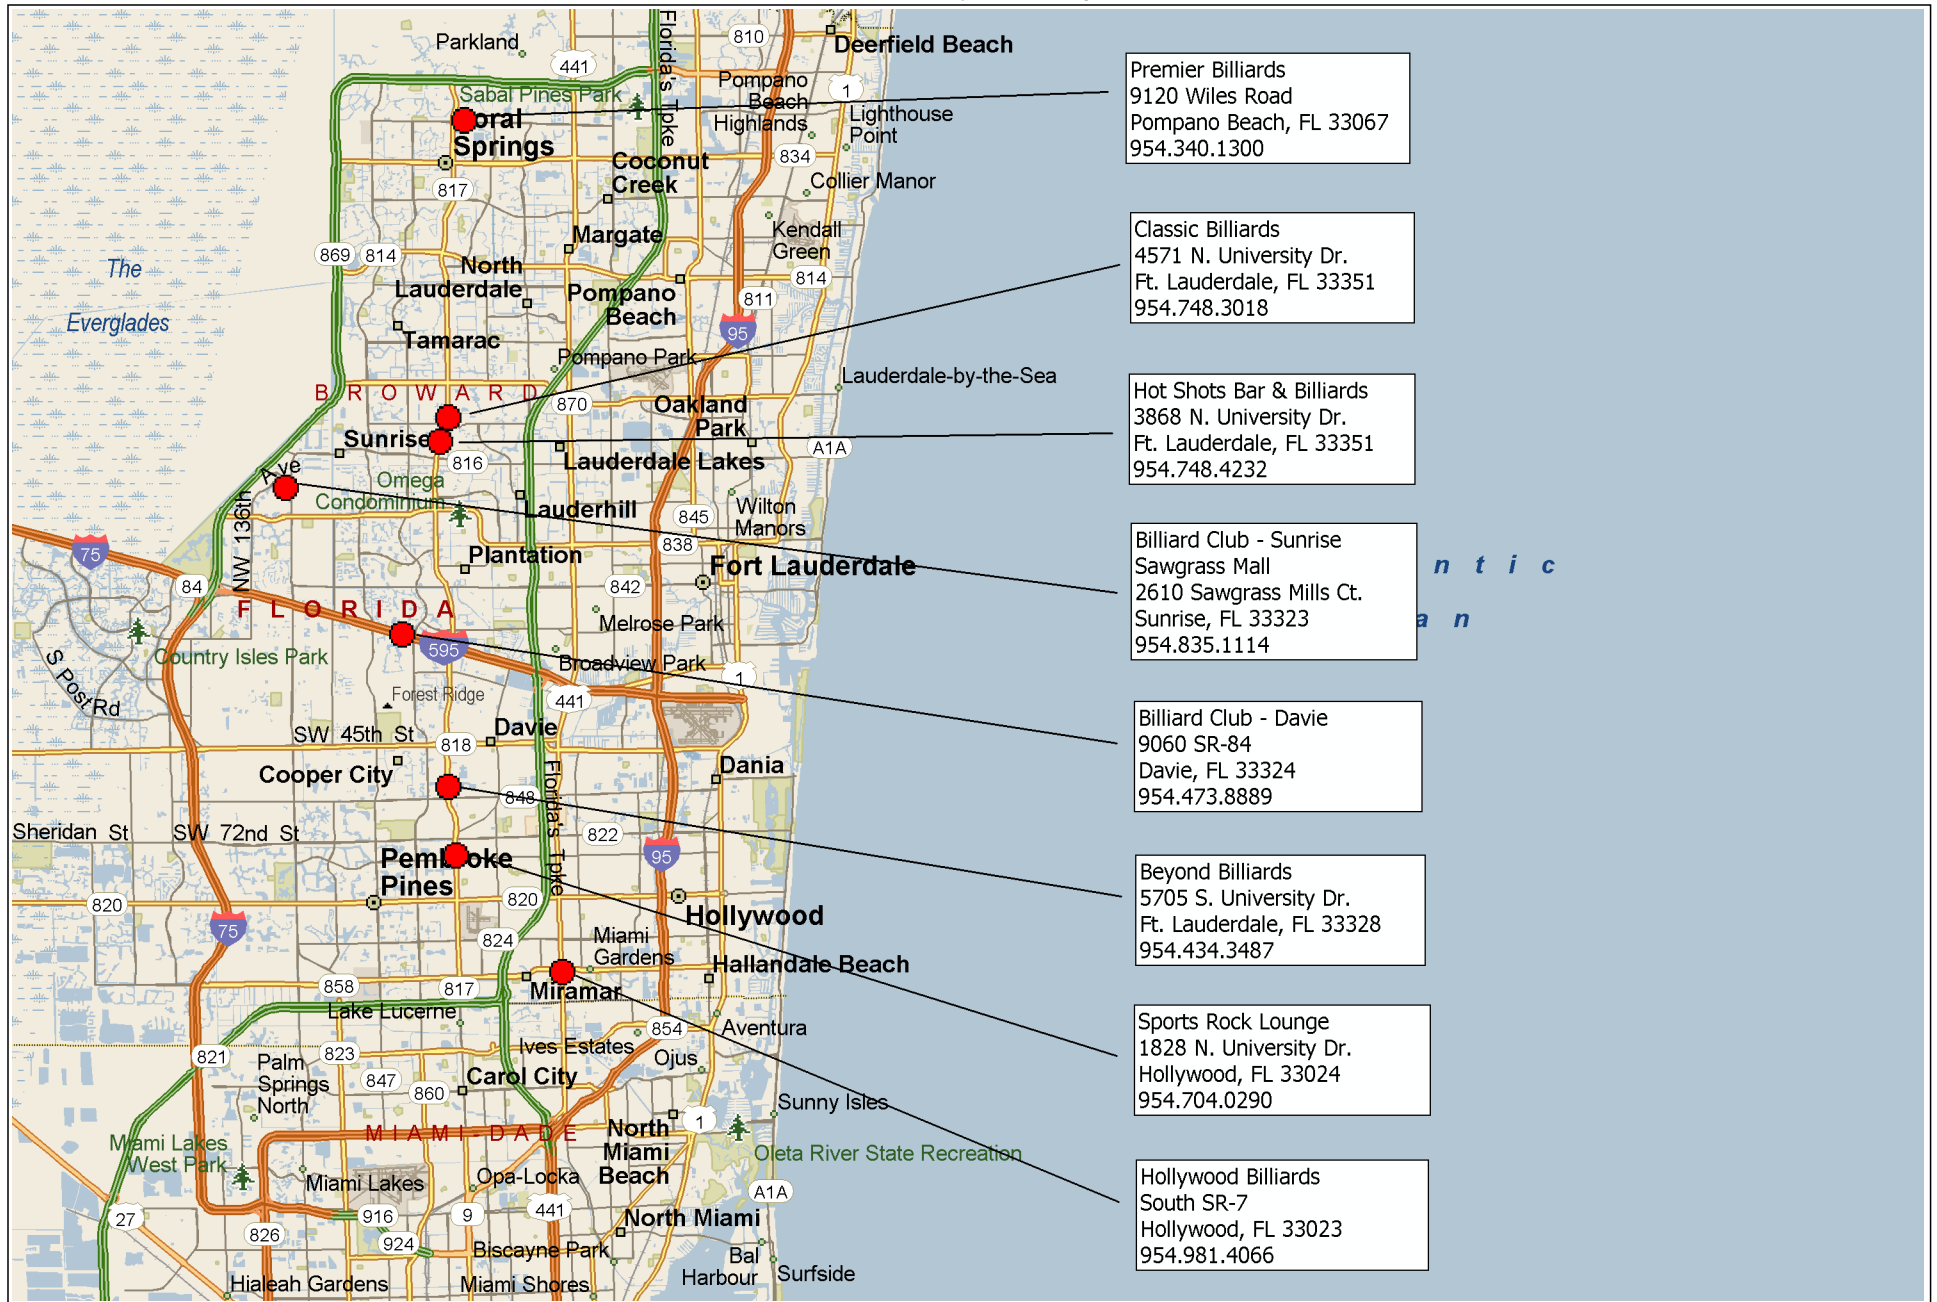

FCS - Broward County - Drop Box Locations

0 mi 5 10 15